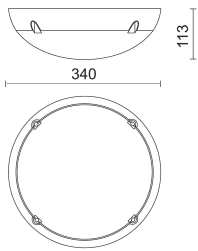

Lighting specifications

i Stated L.O.R. and delivered lumens values are related to standard beam angle versions

Lamp description	HE E27 100W
Watt source (W)	100
Lamp type	HE
Lamp holder	E27
Lamp description	FBT E27 20W
Nominal lumens on thermal regime (lm)	6500
Watt source (W)	20
Lamp type	FBT
Lamp holder	E27
Diffuser	Polycarbonate

Electrical specifications

Driver availability	Separate
---------------------	----------

Optical specifications

Light distribution	Symmetric
Emission	Direct
Aiming	Fixed

Weight and dimension

Height (mm)	113
Diameter (mm)	340
Weight (Kg)	1